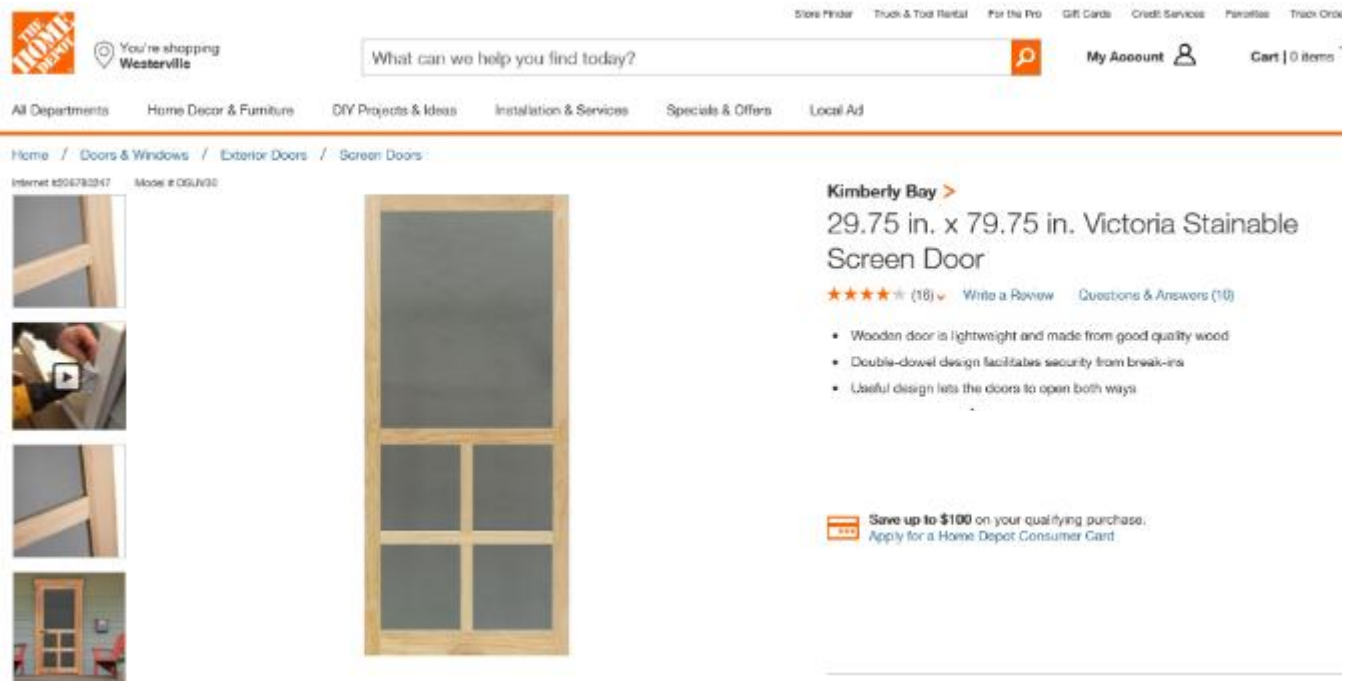

2 - PICTURE OF AVAILABLE DOOR FROM HOME DEPOT (SUGGESTED)

Home Depot - Screen Door